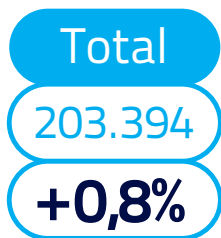

6 years of non-stop traffic growth

In September ENAIRe has handled 203.000 flights, 0,8% more than in September 2018

Area Control Center 
Number of flights 
Increase respect to the same period of the previous year 