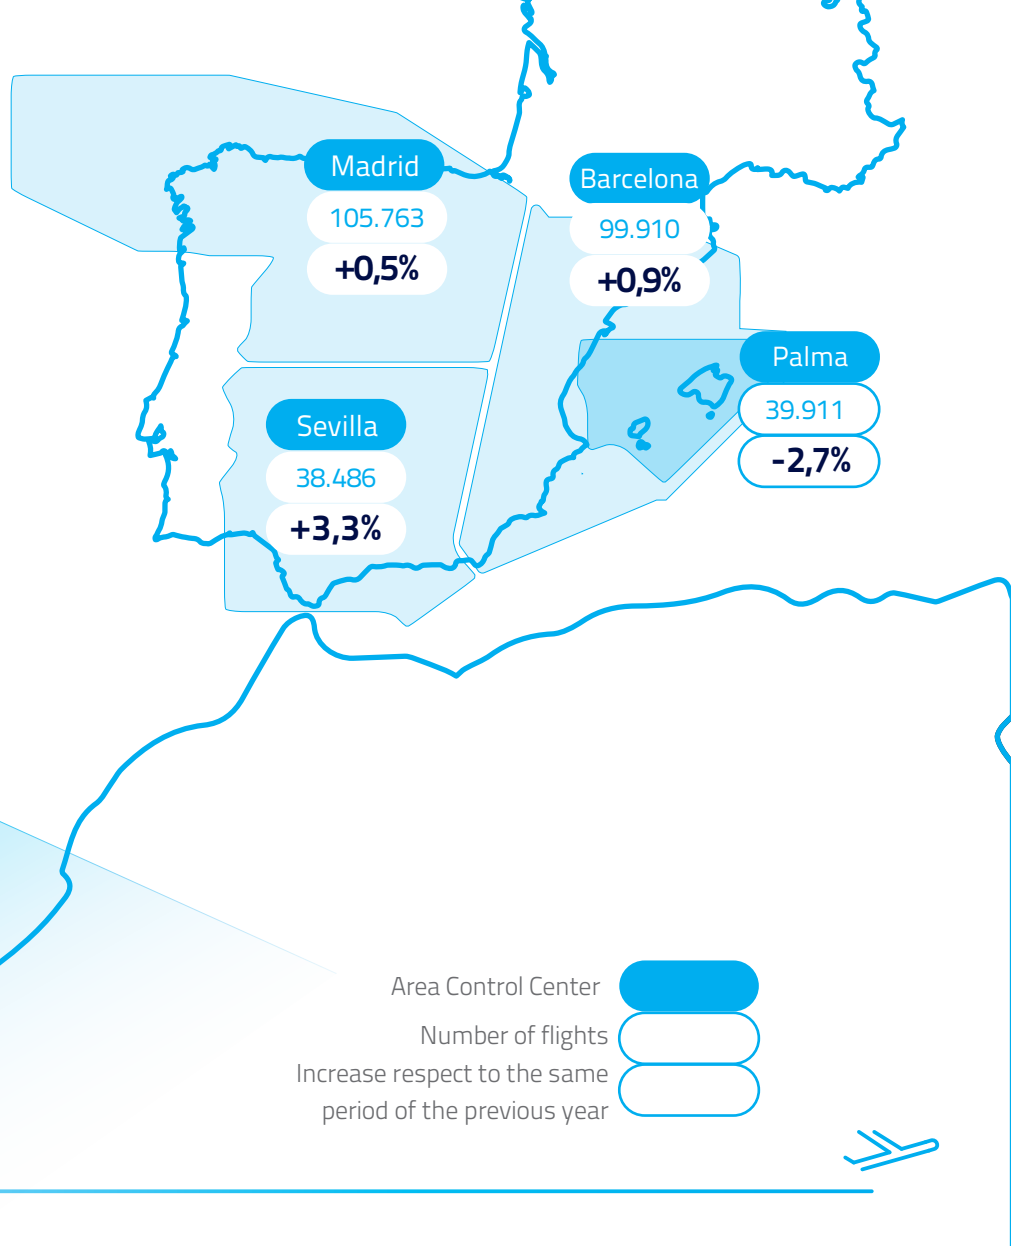

6 years of non-stop traffic growth

In September ENAIRe has handled 203.000 flights, 0,8% more than in September 2018

Area Control Center 
Number of flights 
Increase respect to the same period of the previous year 