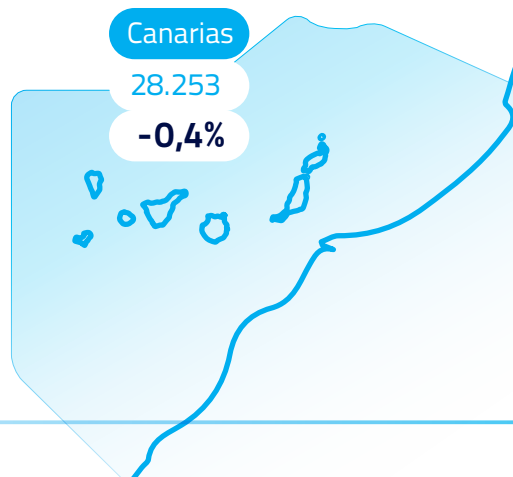

6 years of non-stop traffic growth

In September ENAIRe has handled 203.000 flights, 0,8% more than in September 2018

Area Control Center 
Number of flights 
Increase respect to the same period of the previous year 